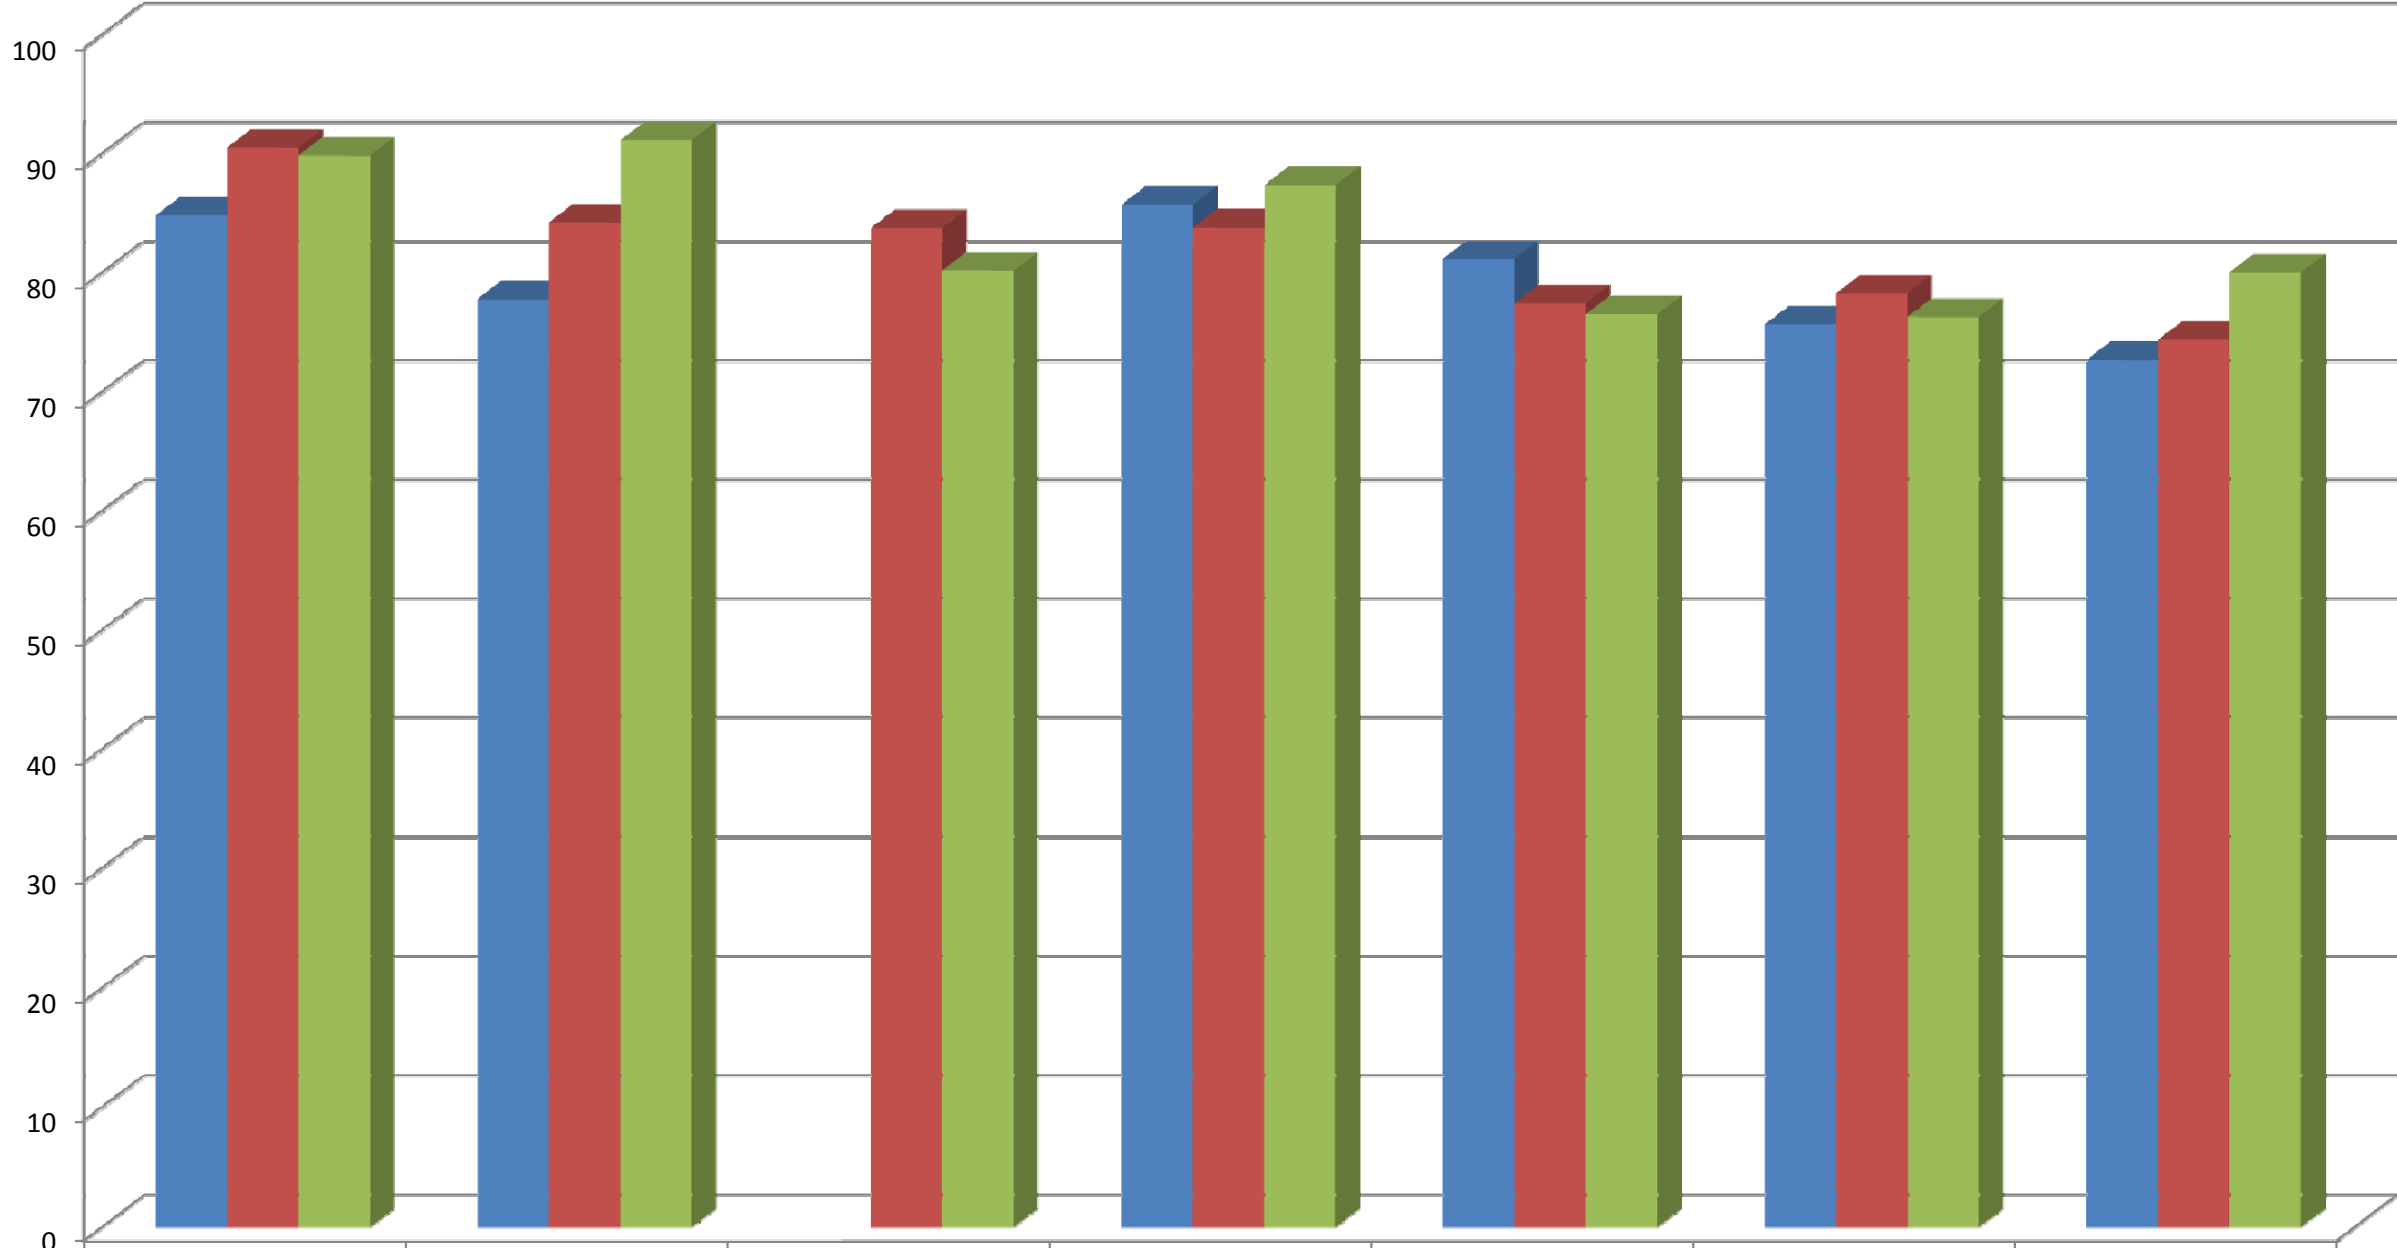

2008 Comparison of Hikmah and National Averages

	Kindergarten	1st Grade	2nd Grade	3rd Grade	4th Grade	5th Grade	6th Grade
Al-Hikmah Terra Nova Scores	89.8	91.14	80.17	87.37	76.51	76.89	80.01
National Average	70.4	79.4	75	72.6	63.11	62.56	62.72
% Above National Average	19.4	11.66	5.17	14.74	13.4	14.33	17.28

Hikmah School Scores over 3 Years

■ 05-06 School Year
■ 06-07 School Year
■ 07-08 School Year

	Kindergarten	1st Grade	2nd Grade	3rd Grade	4th Grade	5th Grade	6th Grade
05-06 School Year	84.8	77.78		85.72	81.16	75.64	72.68
06-07 School Year	90.5	84.23	83.77	83.8	77.42	78.25	74.36
07-08 School Year	89.85	91.14	80.17	87.37	76.51	76.29	80.01