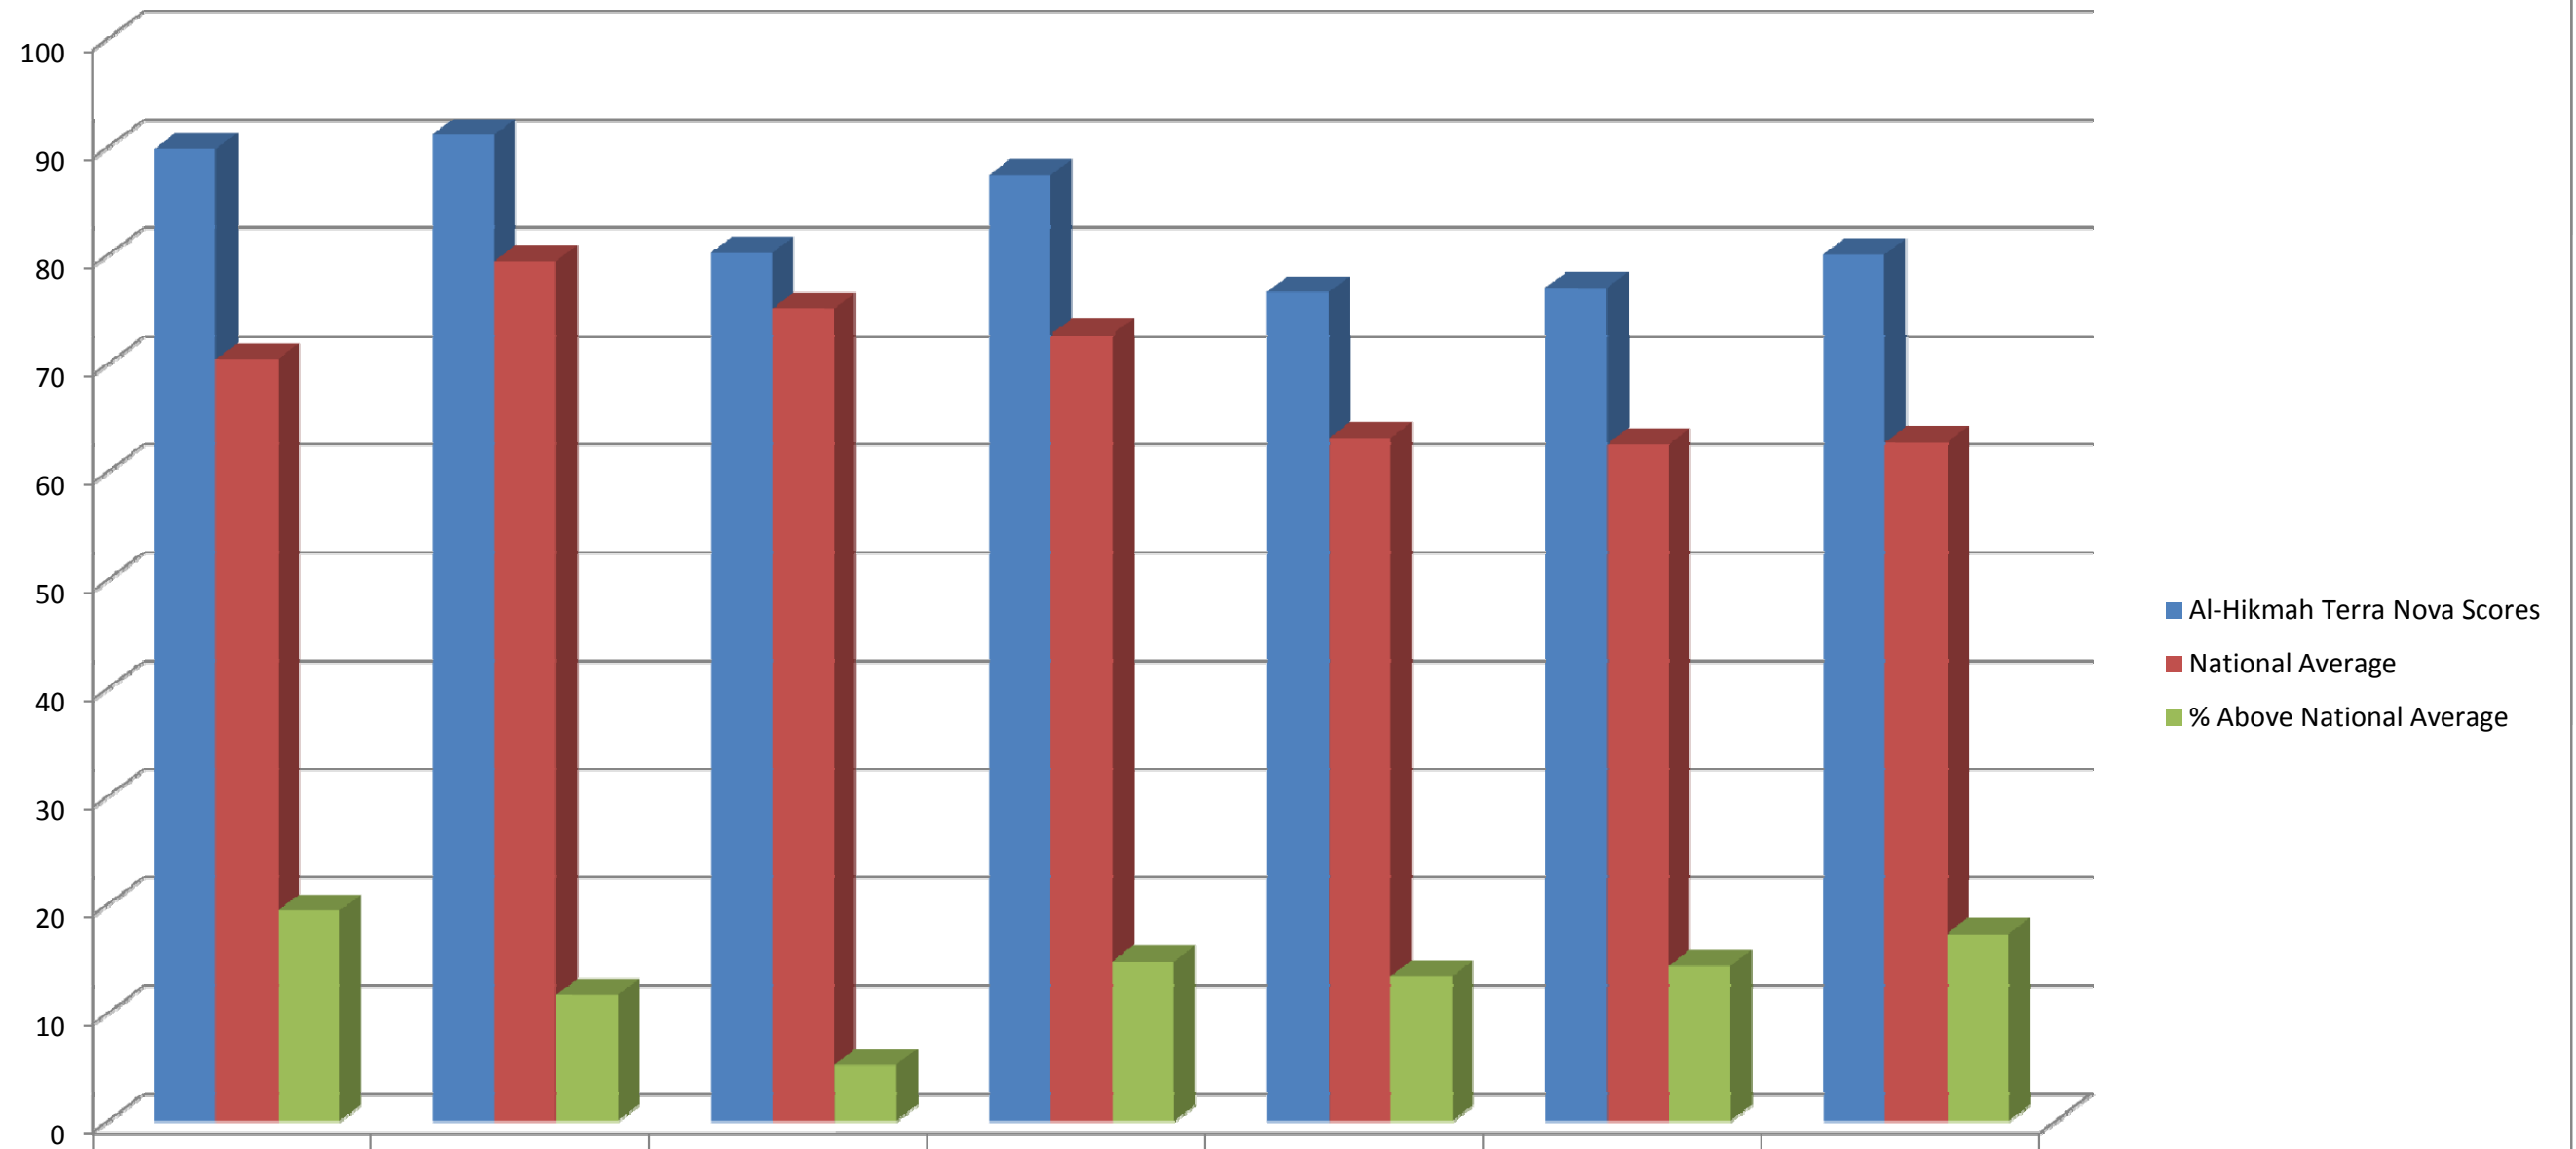

2008 Comparison of Hikmah and National Averages

	Kindergarten	1st Grade	2nd Grade	3rd Grade	4th Grade	5th Grade	6th Grade
Al-Hikmah Terra Nova Scores	89.8	91.14	80.17	87.37	76.51	76.89	80.01
National Average	70.4	79.4	75	72.6	63.11	62.56	62.72
% Above National Average	19.4	11.66	5.17	14.74	13.4	14.33	17.28